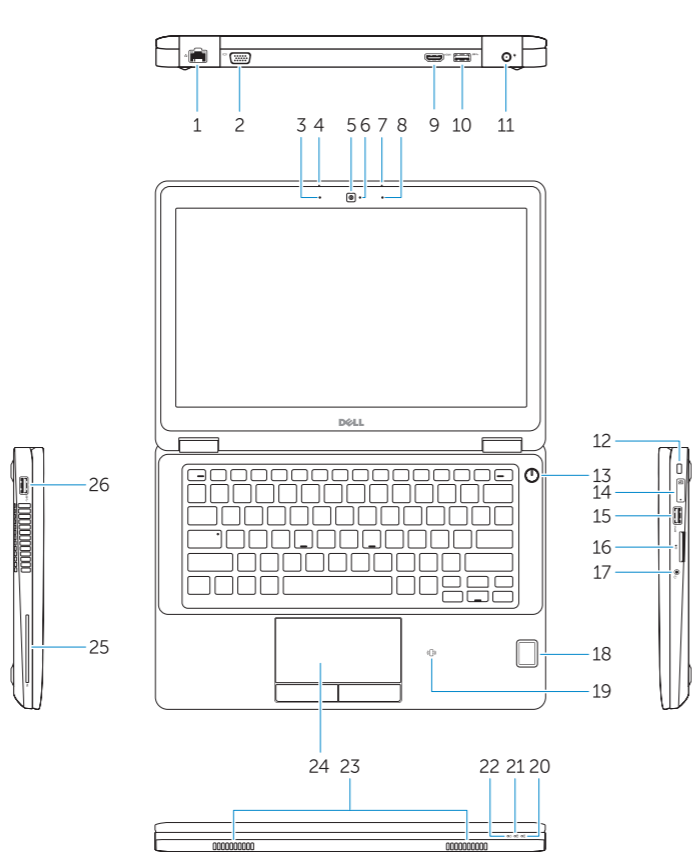

Latitude 12-E5270

Features

Funktioner | Ominaisuudet | Funksjoner | Funktionen

1. Network connector
2. VGA connector
3. Microphone (non-touch)
4. Microphone (touch)
5. Camera (optional)
6. Camera-status light (optional)
7. Microphone (touch)
8. Microphone (non-touch)
9. HDMI connector
10. USB 3.0 connector
11. Power connector
12. Security-cable slot
13. Power button
14. SIM connector (optional)
15. USB 3.0 connector with PowerShare
16. SD memory card reader
17. Headset connector
18. Touch Fingerprint reader (optional)
19. Contactless smart card reader (optional)
20. Battery-status light
21. Hard-drive activity light
22. Power-status light
23. Speakers
24. Touchpad
25. Smart-card reader (optional)
26. USB 3.0 connector
27. Dock connector
28. Service-tag label