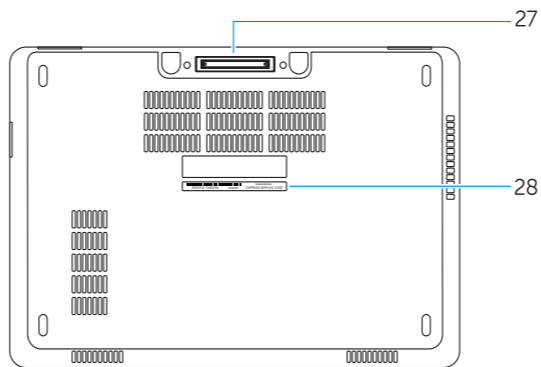

Latitude 12-E5270

Features

Funktioner | Ominaisuudet | Funksjoner | Funktionen

1. Network connector
2. VGA connector
3. Microphone (non-touch)
4. Microphone (touch)
5. Camera (optional)
6. Camera-status light (optional)
7. Microphone (touch)
8. Microphone (non-touch)
9. HDMI connector
10. USB 3.0 connector
11. Power connector
12. Security-cable slot
13. Power button
14. SIM connector (optional)
15. USB 3.0 connector with PowerShare
16. SD memory card reader
17. Headset connector
18. Touch Fingerprint reader (optional)
19. Contactless smart card reader (optional)
20. Battery-status light
21. Hard-drive activity light
22. Power-status light
23. Speakers
24. Touchpad
25. Smart-card reader (optional)
26. USB 3.0 connector
27. Dock connector
28. Service-tag label